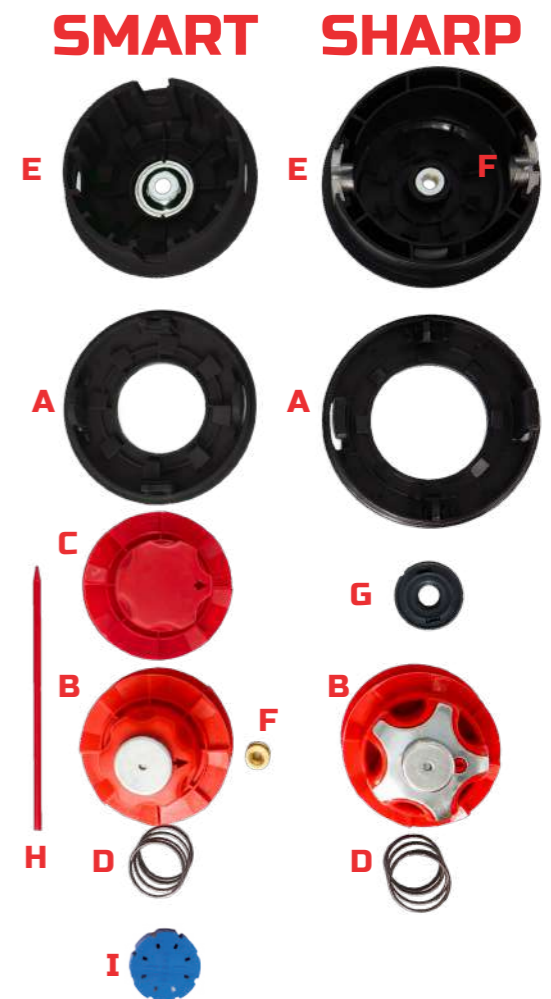

Package code of **20 PIECES**

CODE	MODEL
KA-10057	NYLON HEAD WITH PLASTIC KNOB M8 x 1,25 SF/GF/LF
KA-10058	NYLON HEAD WITH PLASTIC KNOB M10 x 1,25 SF/GF/LF
KA-10059	NYLON HEAD WITH PLASTIC KNOB UNIVERSALE
KA-10060	NYLON HEAD WITH PLASTIC KNOB SENZA INSERT
KA-10061	NYLON HEAD WITH STEEL KNOB M8 x 1,25 SF/GF/LF
KA-10062	NYLON HEAD WITH STEEL KNOB M10 x 1,25 SF/GF/LF
KA-10063	NYLON HEAD WITH STEEL KNOB UNIVERSAL
KA-10064	NYLON HEAD WITH STEEL KNOB WITHOUT INSERT

SMART

Easy thread insertion system thanks to the thread grommet

Nylon head spare parts

SMART *spare parts*

SHARP *spare parts*

CODE	MODEL
P025342	COVER (A)
P025389	SPOOL WITH STEEL KNOB (B)
P025388	SPOOL WITH PLASTIC KNOB (C)
P021008	SPRING (D)
P025340	BODY FOR INSERT (E)
P025341	BODY FOR UNIVERSAL INSERT (E)
P021002	BRASS BUSHING (F)
P021241	INCREASED BUSHING FOR SAW WIRE (F)
P020363	WIRE SLEEVE (H)
P020376	INSERT M7 x 1 SM/GM/LM (I)
P020380	INSERT M8 x 1,25 SM/GM/LM (I)
P020381	INSERT M8 x 1,25 SF/GF/LF (I)
P020377	INSERT M10 x 1 SF/GF/LF (I)
P020382	INSERT M10 x 1,25 SM/GM/LM (I)
P020383	INSERT M10 x 1,25 SF/GF/LF (I)
P020379	INSERT M10 x 1,50 SM/GM/LM (I)
P020469	INSERT M10 x 1,50 SF/GF/LF (I)
P020632	INSERT M12 x 1,25 SF/GF/LF (I)
P020384	INSERT M12 x 1,50 SF/GF/LF (I)
P020378	INSERT M12 x 1,75 SF/GF/LF (I)
P020500	INSERT M14 x 1,50 SF/GF/LF (I)
P021006	WASHER OF THE HEAD D.120 mm HOLE 10 mm
P021078	WASHER OF THE HEAD D.120 mm HOLE 12 mm
P020681	WASHER M10 OF THE HEAD D.150
P021076	SPACER 25,5 - 20 mm

CODE	MODEL
P027387	BODY FOR UNIVERSAL HEAD (E)
P027388	HEAD BODY WITH INSERT(E)
P025502	WIRE SLEEVE (F)
P025503	THREAD INSERT component in 2 pcs. (G)
P027386	COVER (A)
P027383	SPOOL WITH STEEL KNOB (B)
P021008	SPRING (D)